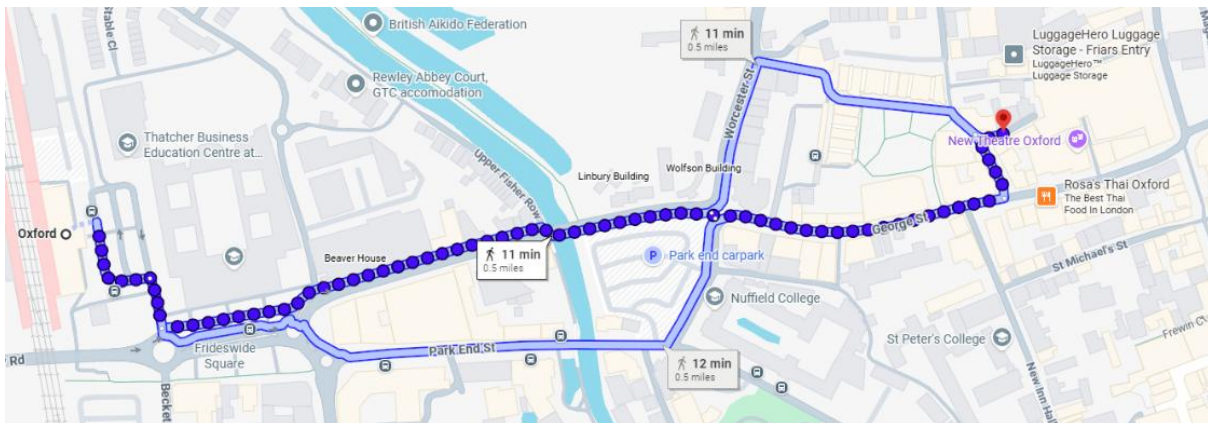

NEW THEATRE OXFORD

APPLICANT TRAVEL INFORMATION

Our theatre is located in the centre of Oxford, and is roughly a 10-minute walk to/from the train station. It is also within walking distance of 4 nearby car parks. We always recommend using the park and rides when travelling into the city centre as the parking is much cheaper and the bus stops are within a 5-minute or less walk from the theatre.

This map shows the route you would walk to the theatre from the train station and the location of Stage Door in relation to the building.

If you are offered an interview, to access the theatre, please come to the Stage Door which is located at the rear of the theatre, opposite the Red Lion Pub. Here one of our lovely Stage Door Team will greet you and let you in.